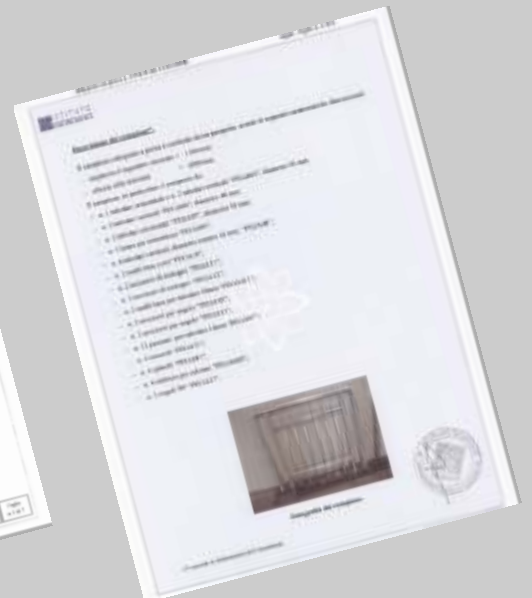

## Aluminium Railing System

Horizontal Ø 40 mm kit

**TEPE 110**

Codes: PE 81, 10, 06, 09, 11, 12 /H

Horizontal Ø 40 mm kit with Pega 97 & 97/8

**TEPE 120**

Codes: PE 81, 10, 06, 09, 11, 12, 97 /H