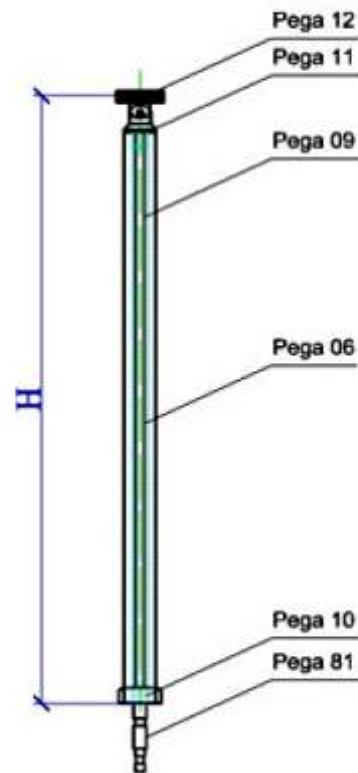

## Aluminium Railing System

Horizontal Ø 40 mm kit

**TEPE 110**

Codes: PE 81, 10, 06, 09, 11, 12 /H

Horizontal Ø 40 mm kit with Pega 97 & 97/8

**TEPE 120**

Codes: PE 81, 10, 06, 09, 11, 12, 97 /H