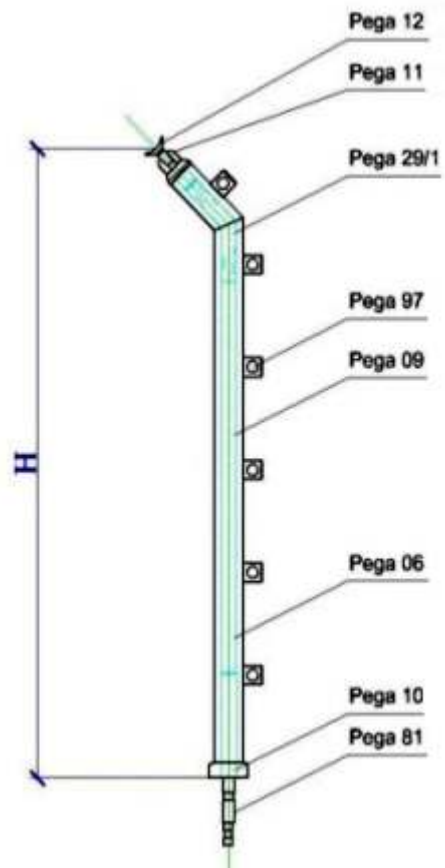

## TEPE 130

Codes: PE 81, 10, 06, 09, 29/1, 11, 12 /H

Horizontal  $\varnothing$  40 mm kit with 45° angle and Pega 97 & 97/B

## TEPE 140

Codes: PE 81, 10, 29/1, 06, 09, 11, 12, 97 /H

Horizontal  $\varnothing$  40 mm kit with Pega 101/102 glass holder

**TEPE 150**

Codes: PE 81, 10, 70, 06, 09, 101, 102, 11, 12 /H

Horizontal  $\varnothing$  40 mm kit with Pega 101/102 glass holder (double)