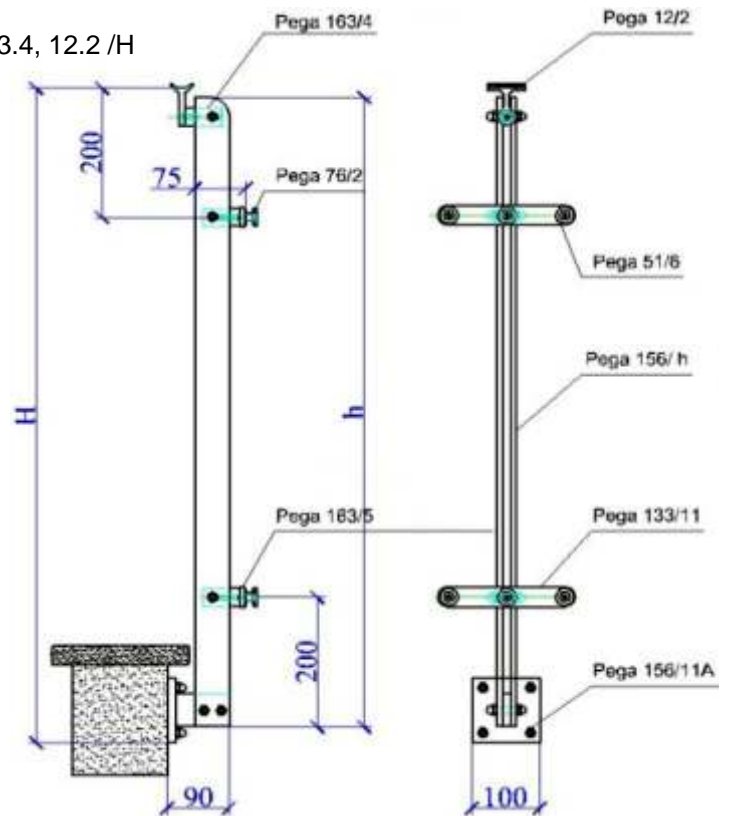

Aluminium Railing System

New balustrade system KIT, 65 x 7 mm blade (economic) with spider glass, lateral

TEPE 290

Codes: PE 156.11A, 133.11, 163.5, 156.h, 51.6, 76.2, 163.4, 12.2 /H