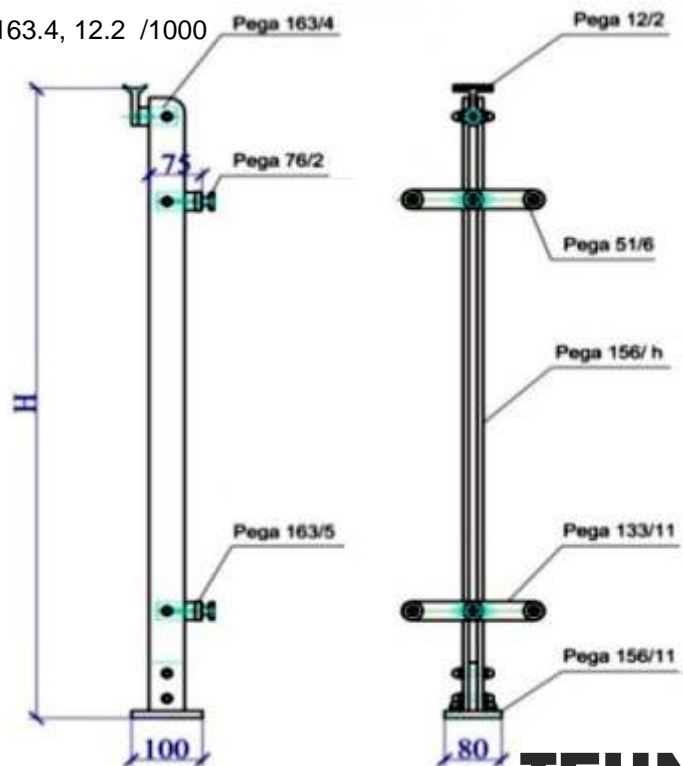

## TEPE 260

Codes: PE 156.11, 156.975, 51.6, 76.2, 163.4, 12.2

New balustrade system KIT, 50 x 7 mm blade, (economic) latteral

**TEPE 270**

Codes: PE 156.11A, 156.975, 51.6, 76.2, 163.4, 12.2. /H

New balustrade system KIT, 50 x 7 mm blade, (economic) with spider glass

**TEPE 280**

Codes: PE 156.11, 133.11, 163.5, 156.975, 51.6, 76.2, 163.4, 12.2 /1000