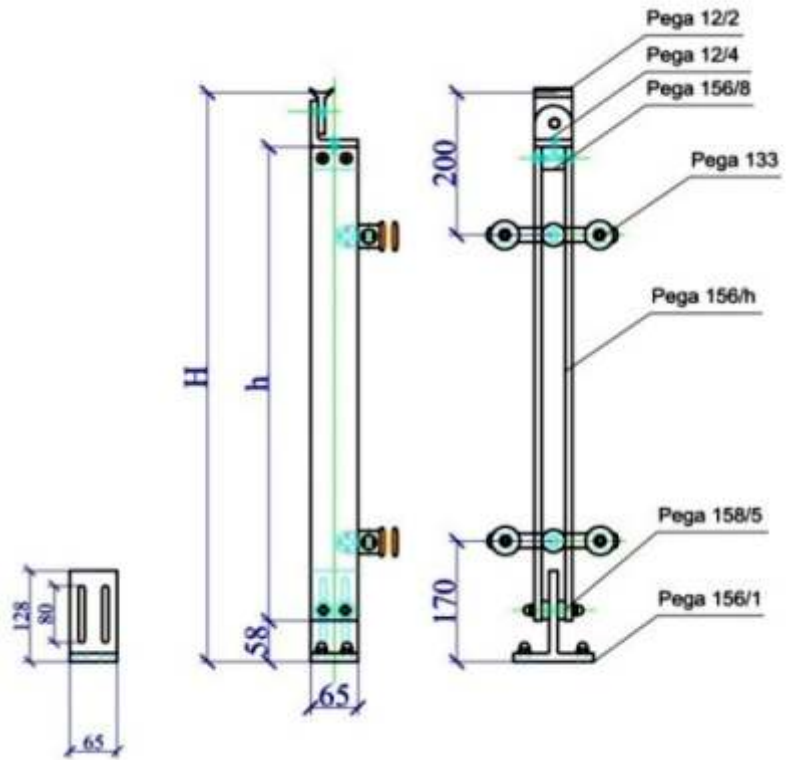

Aluminium Railing System

New balustrade system KIT, 65 x 7 mm blade with $\varnothing 20$ spider glass system for stairs

TEPE 250

Codes: PE 156.1, 158.5, 156.h, 133, 156.8, 12.4, 12.4