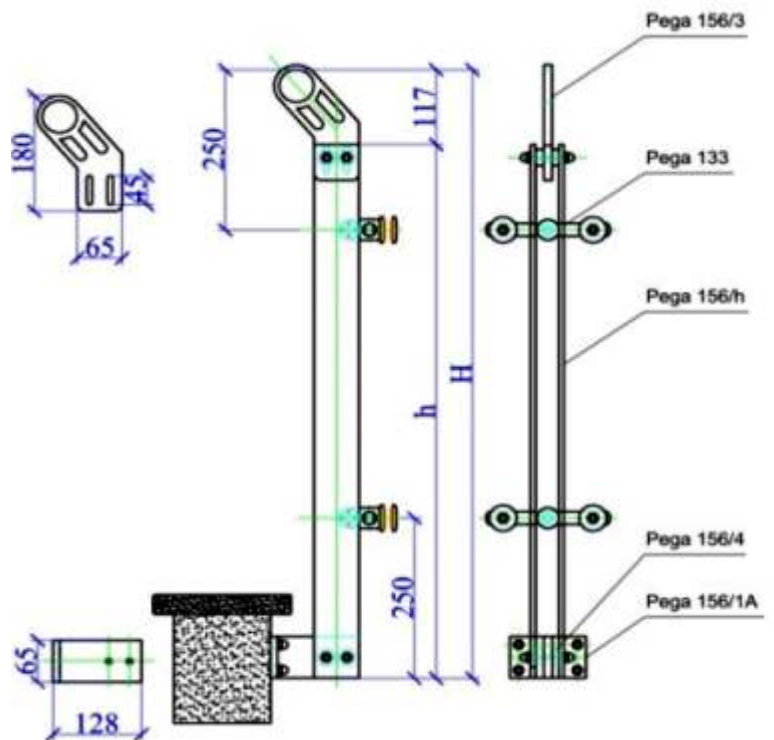

TEPE 240

Codes: PE 156.1A, 156.4, 156.h, 133, 156.3 /H