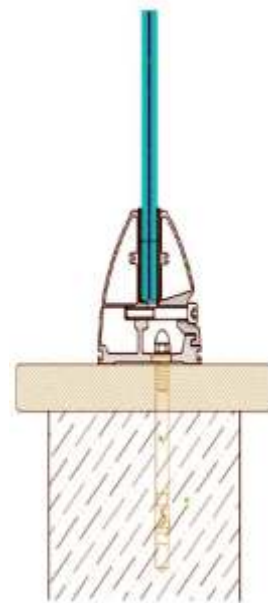

### TEPE 300

Codes: PE 156/1, 156/h

Vertical glass wall KIT with 65\*10 blade

**TEPE 310**

Codes: PE 156/1, 156/h

Horizontal glass wall KIT (no covers)

**TEPE 320**

# Railing Tubes