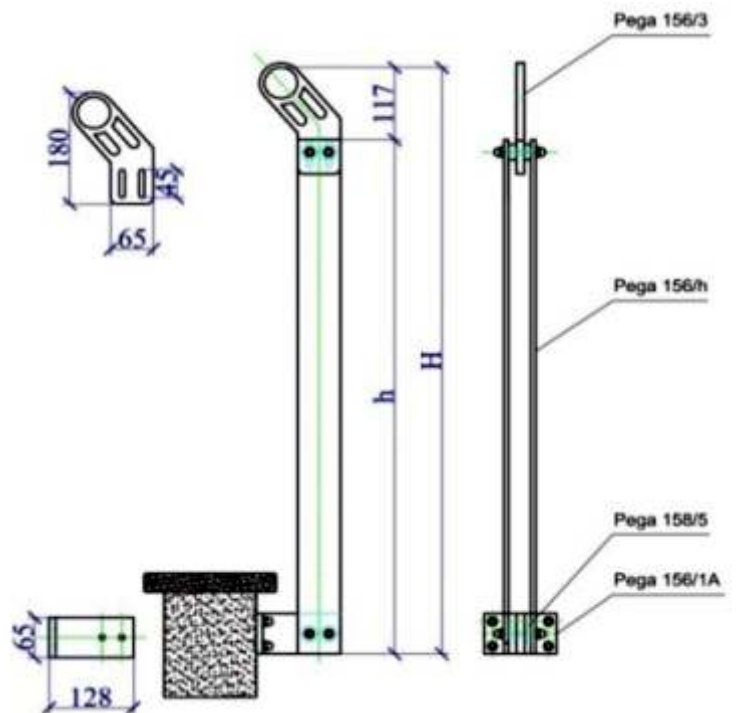

New balustrade system KIT, 65 x 7 mm blade, lateral

TEPE 200

Codes: PE 156.1A, 158.5, 156.h, 156.3 /H