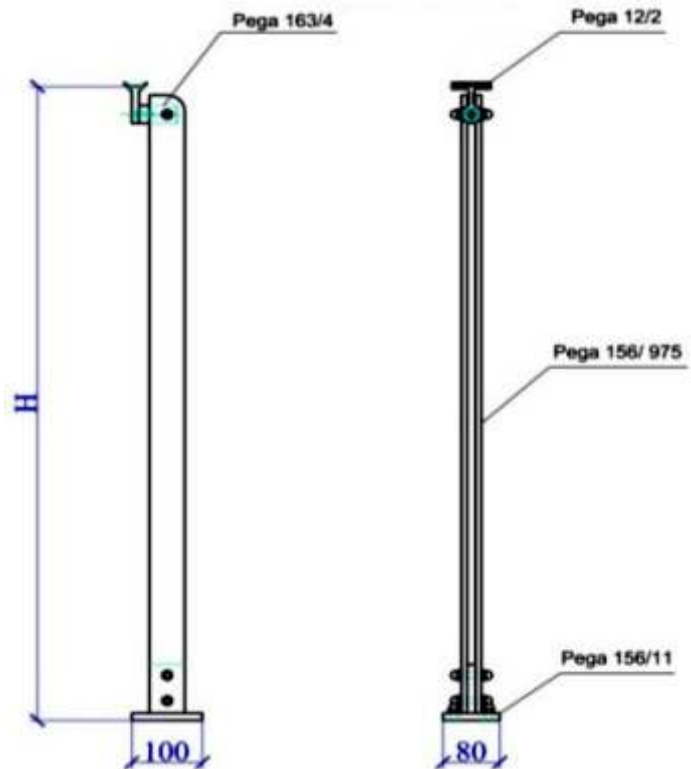

# Aluminium Railing System

New balustrade system KIT, 65 x 7 mm blade with  $\varnothing 20$  spider glass system for stairs

## TEPE 250

Codes: PE 156.1, 158.5, 156.h, 133, 156.8, 12.4, 12.4

New balustrade system KIT, 50 x 7 mm blade (economic)

## TEPE 260

Codes: PE 156.11, 156.975, 51.6, 76.2, 163.4, 12.2

New balustrade system KIT, 50 x 7 mm blade, (economic) latteral

**TEPE 270**

Codes: PE 156.11A, 156.975, 51.6, 76.2, 163.4, 12.2. /H

New balustrade system KIT, 50 x 7 mm blade, (economic) with spider glass