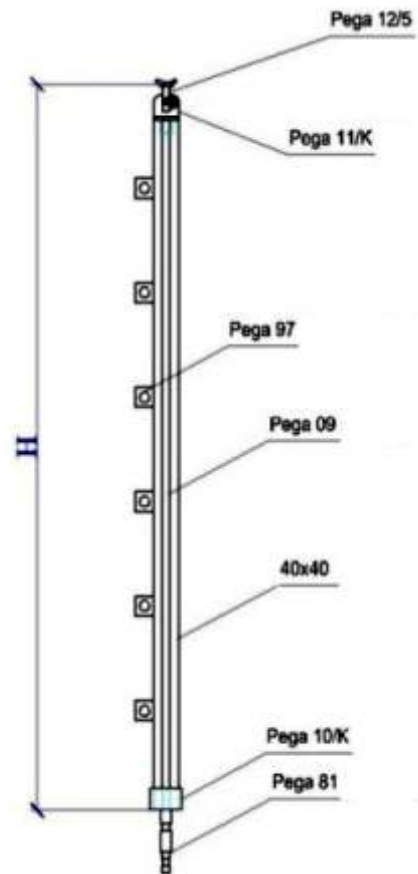

Aluminium Railing System

Horizontal 40x40 mm square Kit with Pega 97

TEPE 170

Codes: PE 81, 10/K, 09, 11/K, 12/5, 97 /H