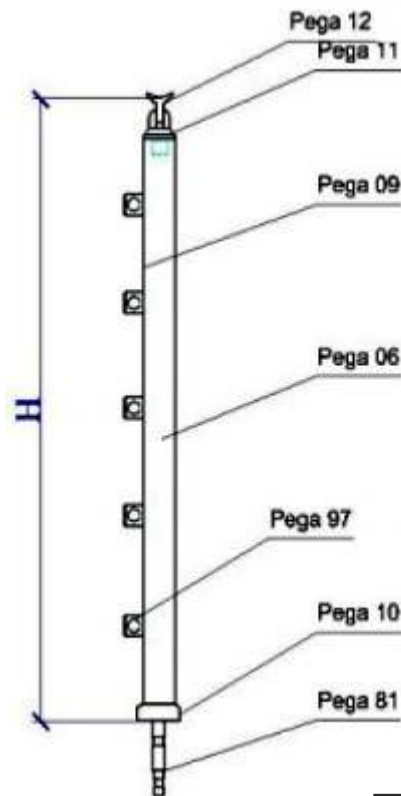

## Aluminium Railing System

Horizontal Ø 40 mm kit

**TEPE 110**

Codes: PE 81, 10, 06, 09, 11, 12 /H

Horizontal Ø 40 mm kit with Pega 97 & 97/8

**TEPE 120**

Codes: PE 81, 10, 06, 09, 11, 12, 97 /H