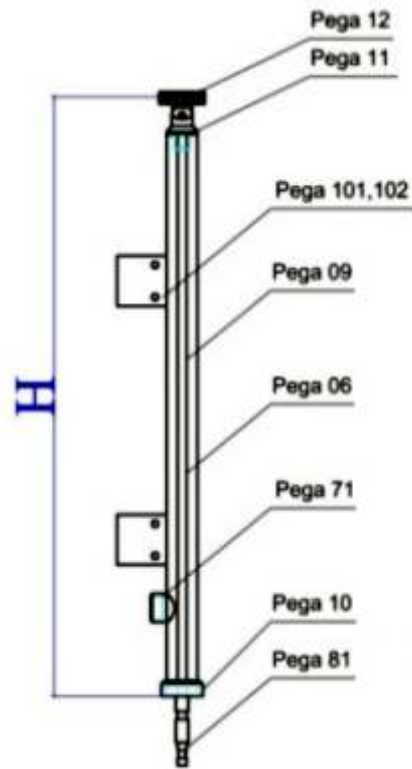

## TEPE 140

Codes: PE 81, 10, 29/1, 06, 09, 11, 12, 97 /H

Horizontal  $\varnothing$  40 mm kit with Pega 101/102 glass holder

**TEPE 150**

Codes: PE 81, 10, 70, 06, 09, 101, 102, 11, 12 /H

Horizontal  $\varnothing$  40 mm kit with Pega 101/102 glass holder (double)