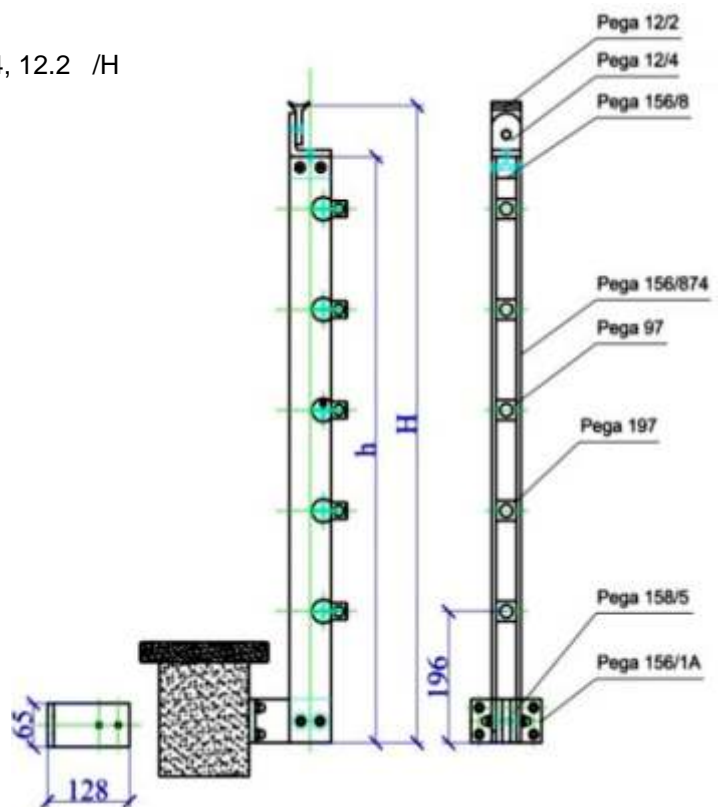

TEPE 220

Codes: PE 156.1, 158.5, 197, 97, 156.h, 156.8, 12.4, 12.2 /H