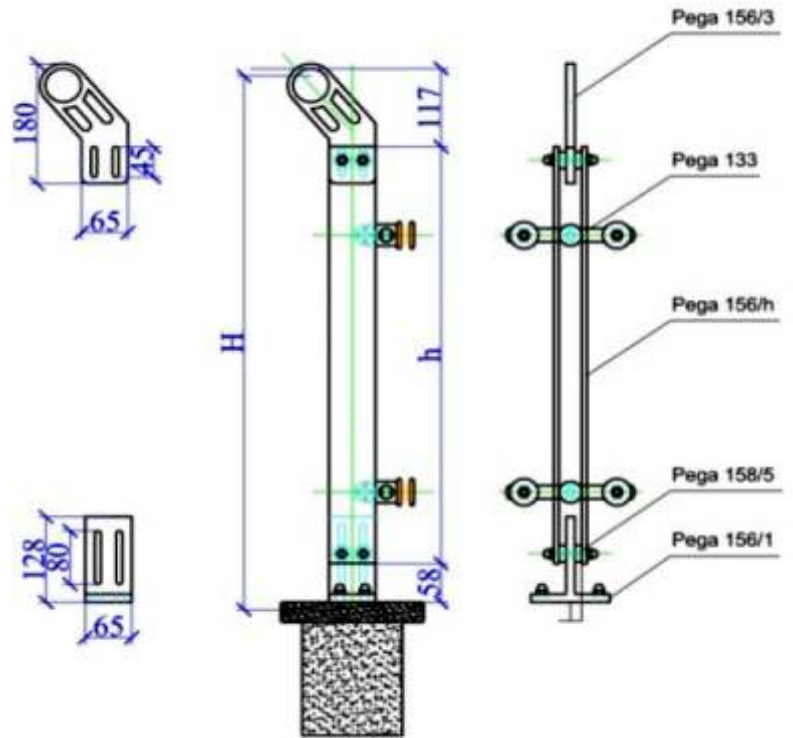

## TEPE 220

Codes: PE 156.1, 158.5, 197, 97, 156.h, 156.8, 12.4, 12.2 /H

New balustrade system KIT, 65 x 7 mm blade, with Ø20 spider glass system

**TEPE 230**

Codes: PE 156.1, 158.5, 156.h, 133, 156.3 /H

New balustrade system KIT, 65 x 7 mm blade, with Ø20 spider glass system, lateral