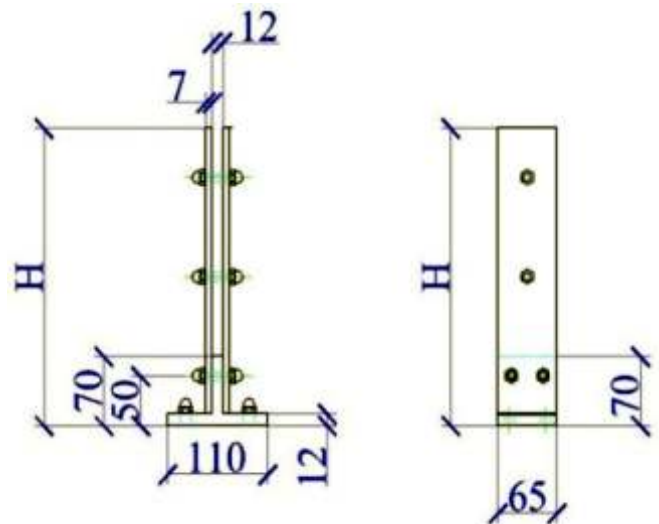

TEPE 300

Codes: PE 156/1, 156/h