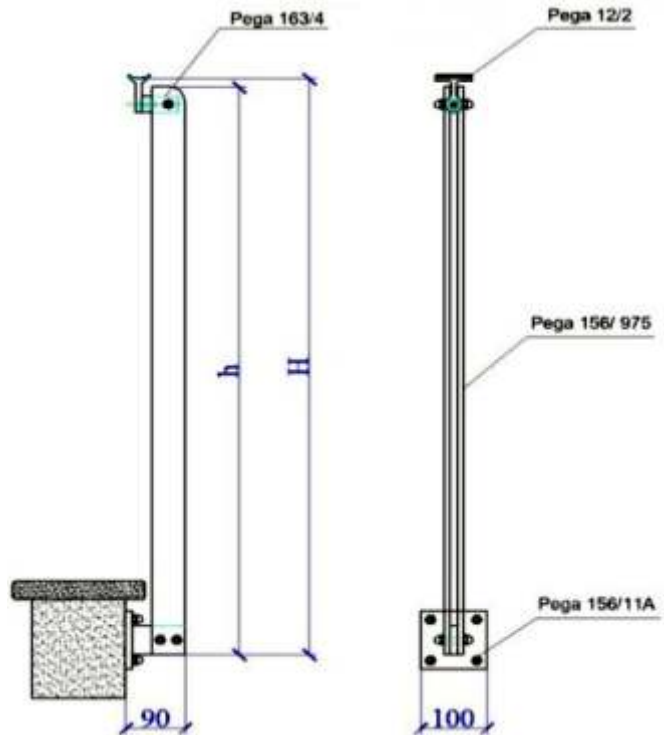

## TEPE 260

Codes: PE 156.11, 156.975, 51.6, 76.2, 163.4, 12.2

New balustrade system KIT, 50 x 7 mm blade, (economic) latteral

**TEPE 270**

Codes: PE 156.11A, 156.975, 51.6, 76.2, 163.4, 12.2. /H

New balustrade system KIT, 50 x 7 mm blade, (economic) with spider glass