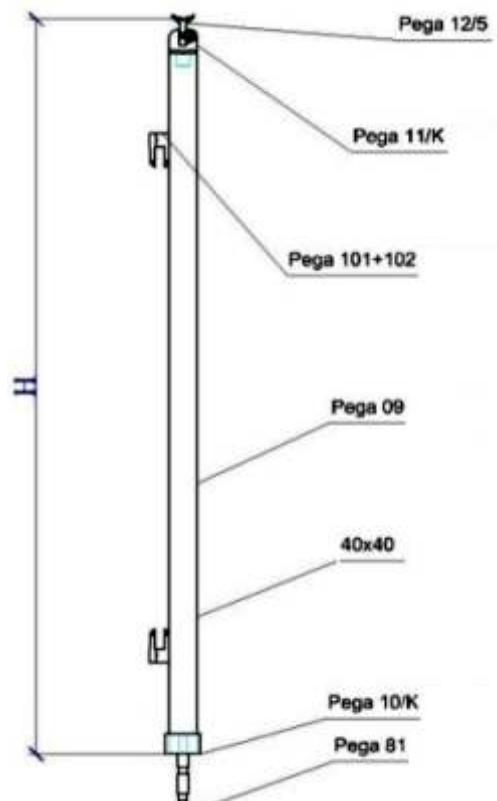

## TEPE 170

Codes: PE 81, 10/K, 09, 11/K, 12/5, 97 /H

Horizontal 40x40 mm square with Pega 101/102/40 glass holders

## TEPE 180

Codes: PE 81, 10/K, 09, 11/K, 12/5, 101+102 /H

New balustrade system KIT, 65 x 7 mm blade

**TEPE 190**

Codes: PE 156.1, 158.5, 156.h, 156.3 /H

New balustrade system KIT, 65 x 7 mm blade, lateral