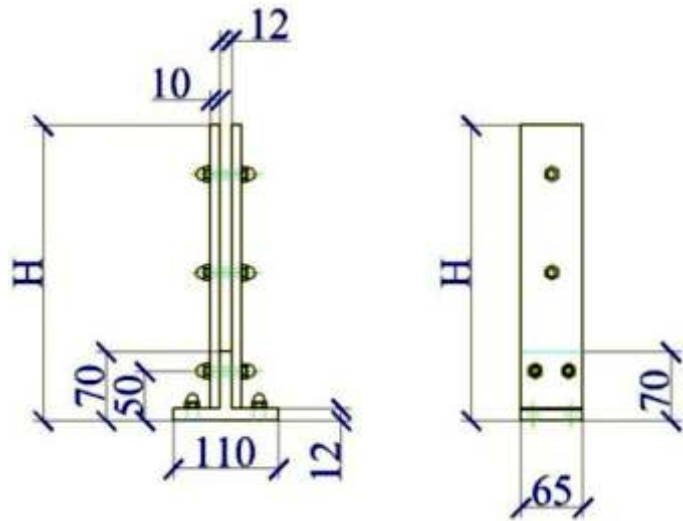

Vertical glass wall KIT with 65*10 blade

TEPE 310

Codes: PE 156/1, 156/h