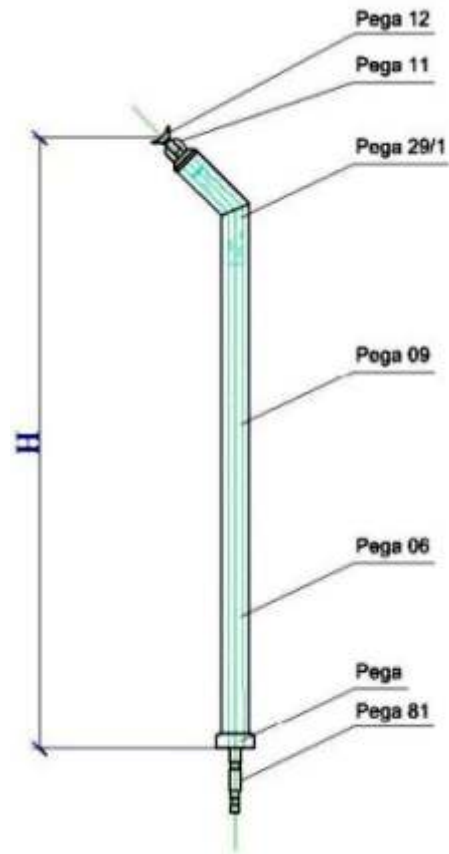

Aluminium Railing System

Horizontal $\varnothing$ 40 mm kit with 45° angle

TEPE 130

Codes: PE 81, 10, 06, 09, 29/1, 11, 12 /H