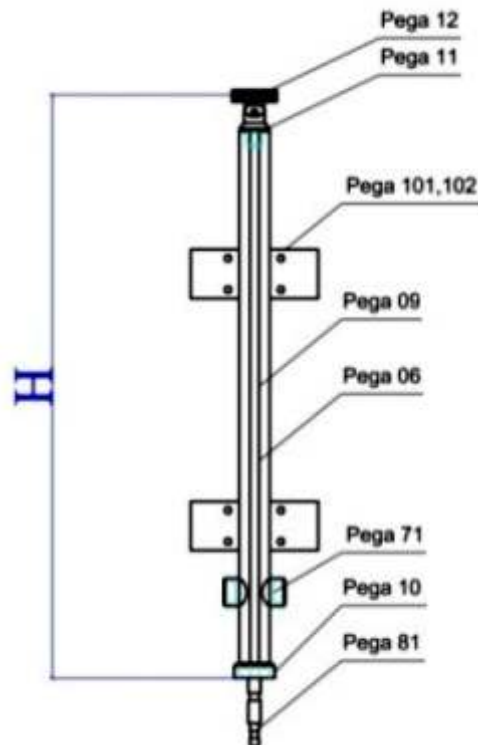

TEPE 160

Codes: 2PE 81, 10, (71)², 06, 09, (101.102)², 11, 12, /H