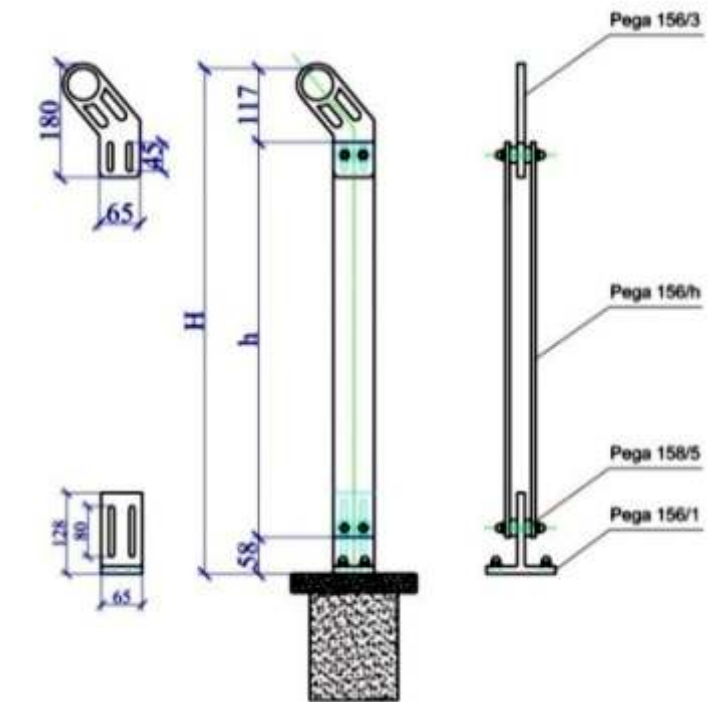

## TEPE 180

Codes: PE 81, 10/K, 09, 11/K, 12/5, 101+102 /H

New balustrade system KIT, 65 x 7 mm blade

**TEPE 190**

Codes: PE 156.1, 158.5, 156.h, 156.3 /H

New balustrade system KIT, 65 x 7 mm blade, lateral