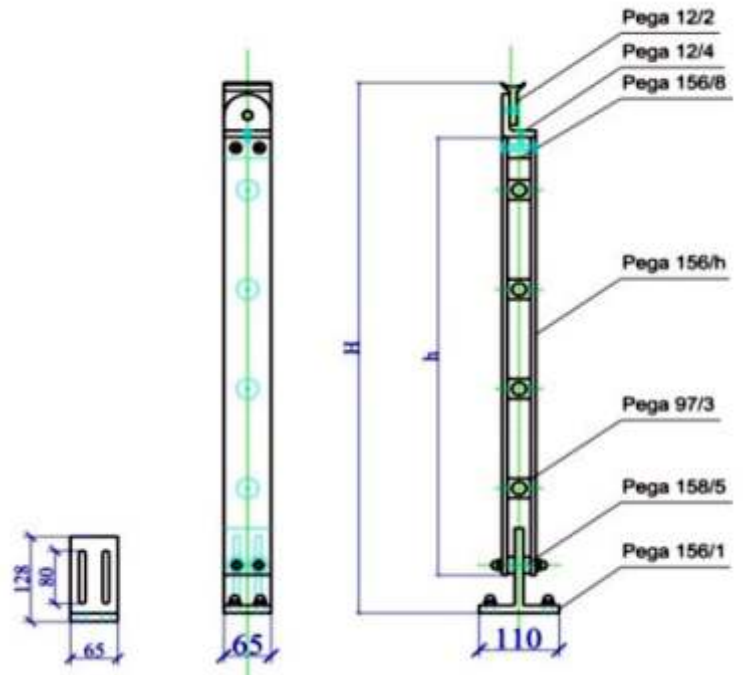

## TEPE 210

Codes: PE 156.1, 158.5, 97.3, 156.h, 156.8, 12.4, 12.2 /H

New balustrade system KIT, 65 x 7 mm blade for stairs, lateral